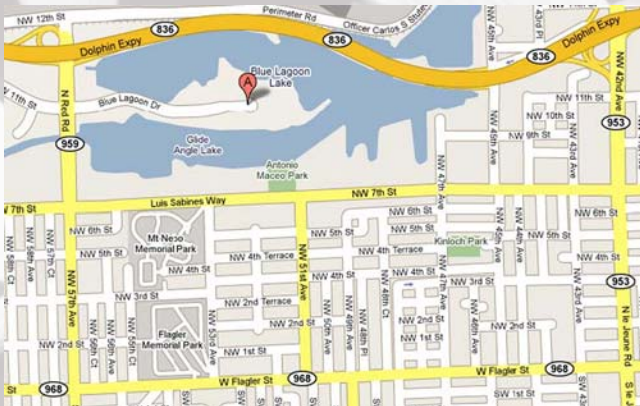

From the East

- Take I-95 or I-395 (MacArthur Causeway) to SR 836 West (Dolphin Expressway).
- Exit at NW 57th Avenue South (Red Road).
- At the second traffic light, turn left on Blue Lagoon Drive (NW 11th Street).
- The hotel is at the end of Blue Lagoon Drive.

Public Transportation

www.miamidade.gov/transit

Continue your story...

Join us on Sunday, October 19 for an Information Session!

COLUMBIA

School of General Studies

Hilton Miami Airport

Key Biscayne Room
5101 Blue Lagoon Drive
Miami, FL 33126
(305) 262-1000

Driving Directions

From the South

- Take US 1 North to SR 826 North (Palmetto Expressway).
- Merge onto SR 836 East (Dolphin Expressway).
- Exit at 57th Avenue (Red Road) and veer right onto 57th Avenue.
- At the first light (approximately one block), turn left onto Blue Lagoon Drive (NW 11th Street).
- The hotel is at the end of Blue Lagoon Drive.