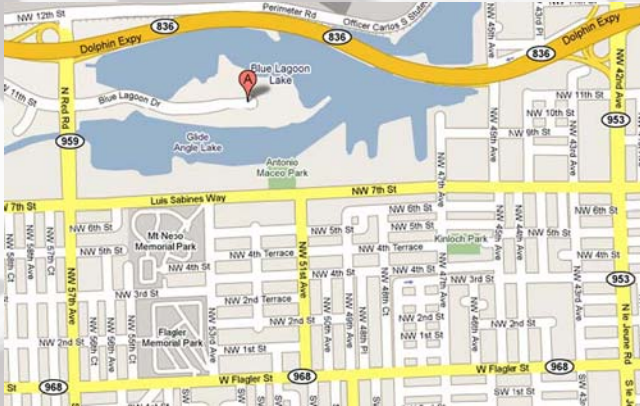

Hilton Miami Airport

Key Biscayne Room
5101 Blue Lagoon Drive
Miami, FL 33126
(305) 262-1000

Driving Directions

From the South

- Take US 1 North to SR 826 North (Palmetto Expressway).
- Merge onto SR 836 East (Dolphin Expressway).
- Exit at 57th Avenue (Red Road) and veer right onto 57th Avenue.
- At the first light (approximately one block), turn left onto Blue Lagoon Drive (NW 11th Street).
- The hotel is at the end of Blue Lagoon Drive.

From the East

- Take I-95 or I-395 (MacArthur Causeway) to SR 836 West (Dolphin Expressway).
- Exit at NW 57th Avenue South (Red Road).
- At the second traffic light, turn left on Blue Lagoon Drive (NW 11th Street).
- The hotel is at the end of Blue Lagoon Drive.

From the West

- Take SR 826 (Palmetto Expressway) to SR 836 East (Dolphin Expressway).
- Exit at 57th Avenue (Red Road) and veer right onto 57th Avenue.
- At the first light (approximately one block), turn left onto Blue Lagoon Drive (NW 11th Street).
- The hotel is at the end of Blue Lagoon Drive.