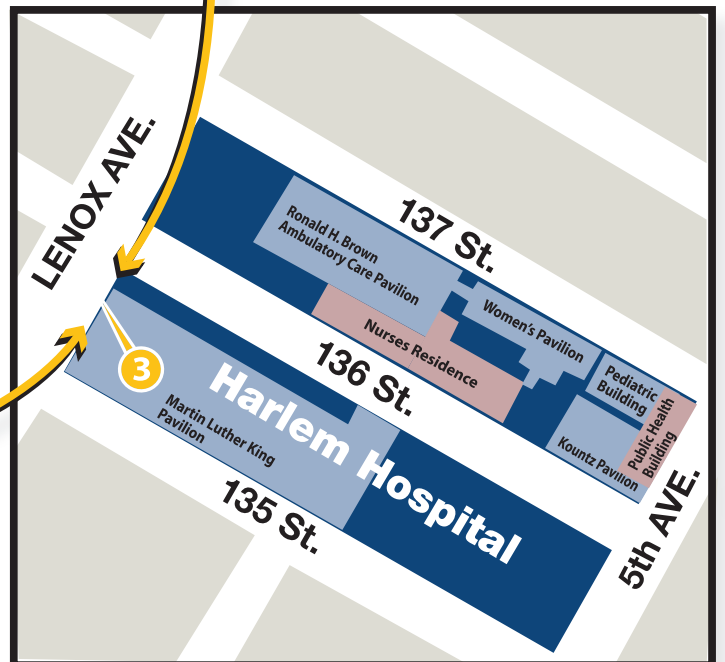

INTERCAMPUS SHUTTLE

Morningside Campus • Medical Center • Harlem Hospital

INTERCAMPUS SHUTTLE

1 116TH	Morningside Campus: 116th St. and Broadway, NE Corner
2 CUMC	CUMC: Neurological Institute, Ft. Washington Ave. and 168th St., SW Corner
3 HH	Harlem Hospital: Lenox Ave. between 135th St. and 136th St.

NOTES

The Intercampus Shuttle runs Monday through Friday, excluding University holidays.

D/O Indicates drop-off location. Bus will not idle at stop.

During June, July and August, the Intercampus Shuttle terminates at 8:00 p.m.