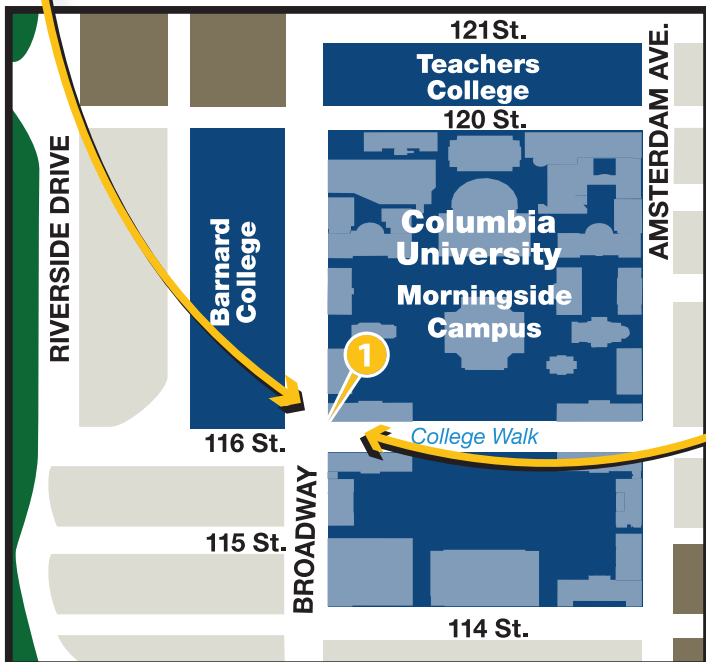

INTERCAMPUS SHUTTLE

Morningside Campus • Medical Center • Harlem Hospital

INTERCAMPUS SHUTTLE

1 116TH	Morningside Campus: 116th St. and Broadway, NE Corner
2 CUMC	CUMC: Neurological Institute, Ft. Washington Ave. and 168th St., SW Corner
3 HH	Harlem Hospital: Lenox Ave. between 135th St. and 136th St.

NOTES

The Intercampus Shuttle runs Monday through Friday, excluding University holidays.

D/O Indicates drop-off location. Bus will not idle at stop.

During June, July and August, the Intercampus Shuttle terminates at 8:00 p.m.

All riders must present a valid University ID upon boarding the Shuttle.

Please keep in mind that shuttle times are approximate and are subject to traffic.