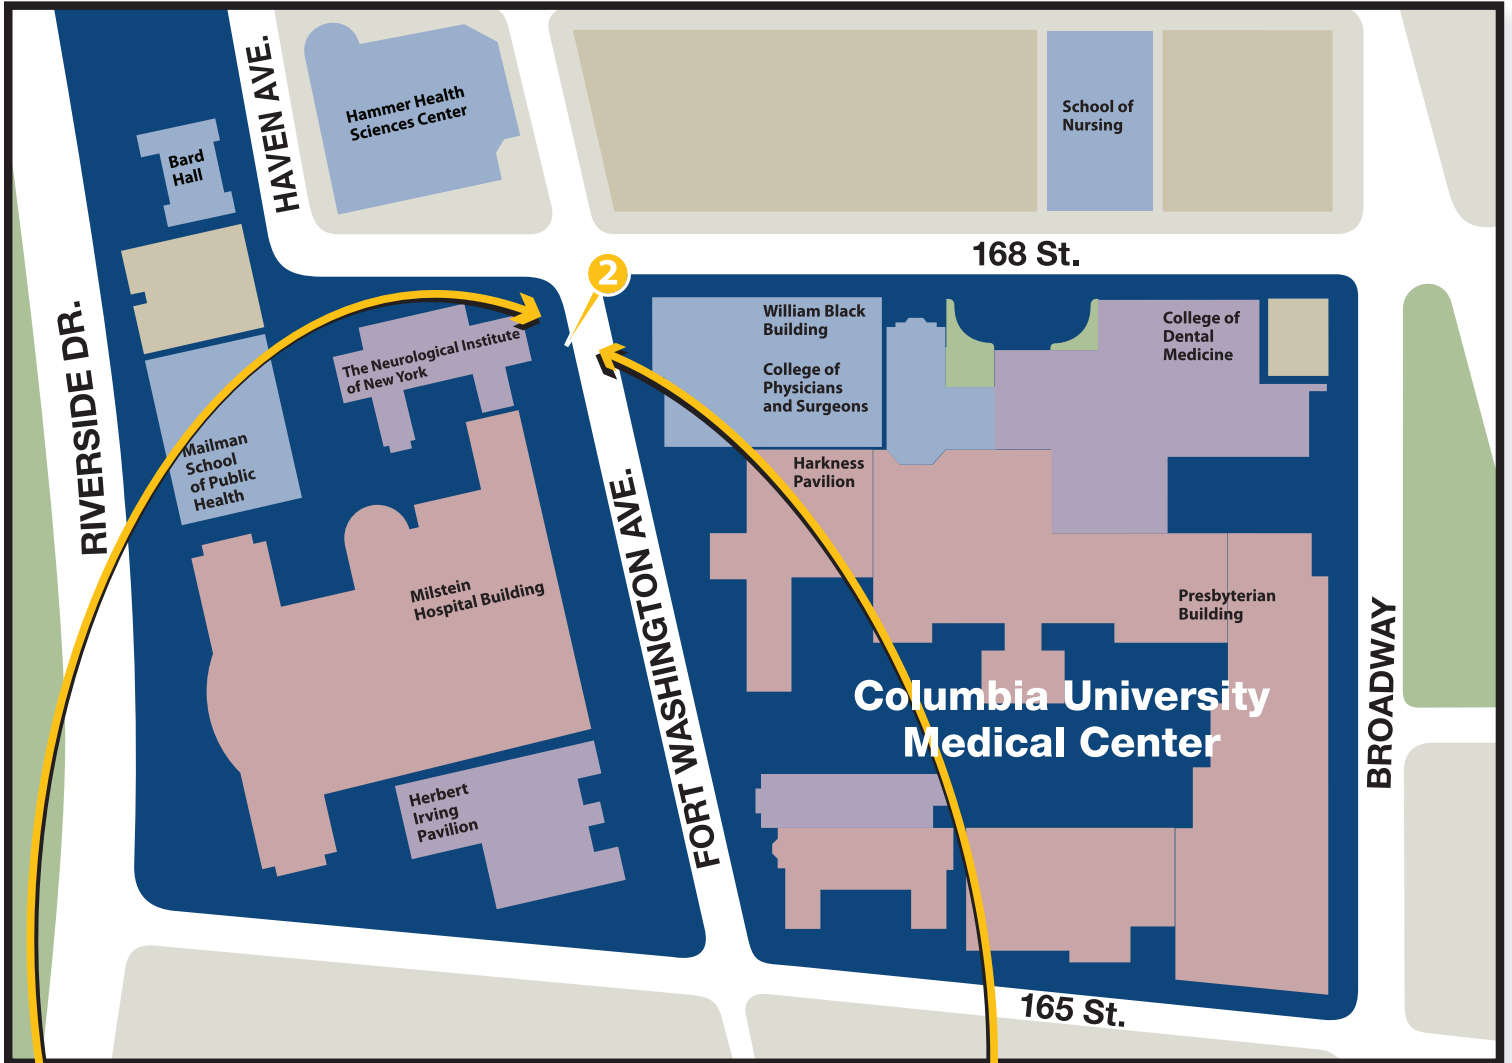

INTERCAMPUS SHUTTLE

Morningside Campus • Medical Center • Harlem Hospital

INTERCAMPUS SHUTTLE

1 116TH	Morningside Campus: 116th St. and Broadway, NE Corner
2 CUMC	CUMC: Neurological Institute, Ft. Washington Ave. and 168th St., SW Corner
3 HH	Harlem Hospital: Lenox Ave. between 135th St. and 136th St.

Time	Departs	Destination	Time	Departs	Destination	Time	Departs	Destination
6:30 a.m.	CUMC	HH	12:55 p.m.	HH	CUMC	6:45 p.m.	HH	CUMC
6:50 a.m.	HH	CUMC	1:25 p.m.	CUMC	116th	7:35 p.m.	CUMC	116th
7:10 a.m.	CUMC	HH	1:40 p.m.	116th	CUMC	7:50 p.m.	116th	CUMC
7:30 a.m.	HH	CUMC	1:55 p.m.	CUMC	HH	8:10 p.m.	CUMC	116th
7:50 a.m.	CUMC	HH	2:15 p.m.	HH	CUMC	8:30 p.m.	116th	HH
8:05 a.m.	HH	116th	2:35 p.m.	CUMC	116th	8:45 p.m.	HH	CUMC
8:20 a.m.	116th	CUMC	2:50 p.m.	116th	CUMC	9:00 p.m.	CUMC	116th
8:40 a.m.	CUMC	116th	3:05 p.m.	CUMC	HH	9:20 p.m.	116th	CUMC
9:00 a.m.	116th	CUMC	3:25 p.m.	HH	116th	9:40 p.m.	CUMC	116th
9:25 a.m.	CUMC	HH	3:45 p.m.	116th	CUMC	10:00 p.m.	116th	HH
9:45 a.m.	HH	116th	4:00 p.m.	CUMC	116th	10:15 p.m.	HH	CUMC
10:05 a.m.	116th	CUMC	4:15 p.m.	116th	CUMC	10:30 p.m.	CUMC	116th
10:20 a.m.	CUMC	116th	4:30 p.m.	CUMC	HH	10:50 p.m.	116th	CUMC
10:35 a.m.	116th	CUMC	4:50 p.m.	HH	CUMC	11:10 p.m.	CUMC	116th
10:55 a.m.	CUMC	HH	5:05 p.m.	CUMC	116th	11:25 p.m.	116th	HH
11:15 a.m.	HH	CUMC	5:25 p.m.	116th	CUMC	11:40 p.m.	HH	CUMC
12:05 p.m.	CUMC	116th	5:45 p.m.	CUMC	116th	11:55 p.m.	CUMC	116th
12:20 p.m.	116th	CUMC	6:05 p.m.	116th	CUMC	12:10 p.m.	116th	CUMC - D/O
12:35 p.m.	CUMC	HH	6:25 p.m.	CUMC	HH			

NOTES

The Intercampus Shuttle runs Monday through Friday, excluding University holidays.

D/O Indicates drop-off location. Bus will not idle at stop.

During June, July and August, the Intercampus Shuttle terminates at 8:00 p.m.

All riders must present a valid University ID upon boarding the Shuttle.

Please keep in mind that shuttle times are approximate and are subject to traffic.